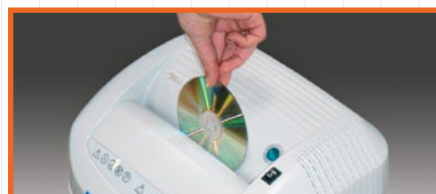

ECO-FRIENDLY: do not require plastic bags

FRONT WINDOW to check the shreds level

SHRED UP TO 19 SHEETS OF PAPER AT A TIME by inserting them into the wide and convenient throat

SHRED CDs, DVDs AND CREDIT CARDS by inserting them into the wide and convenient throat